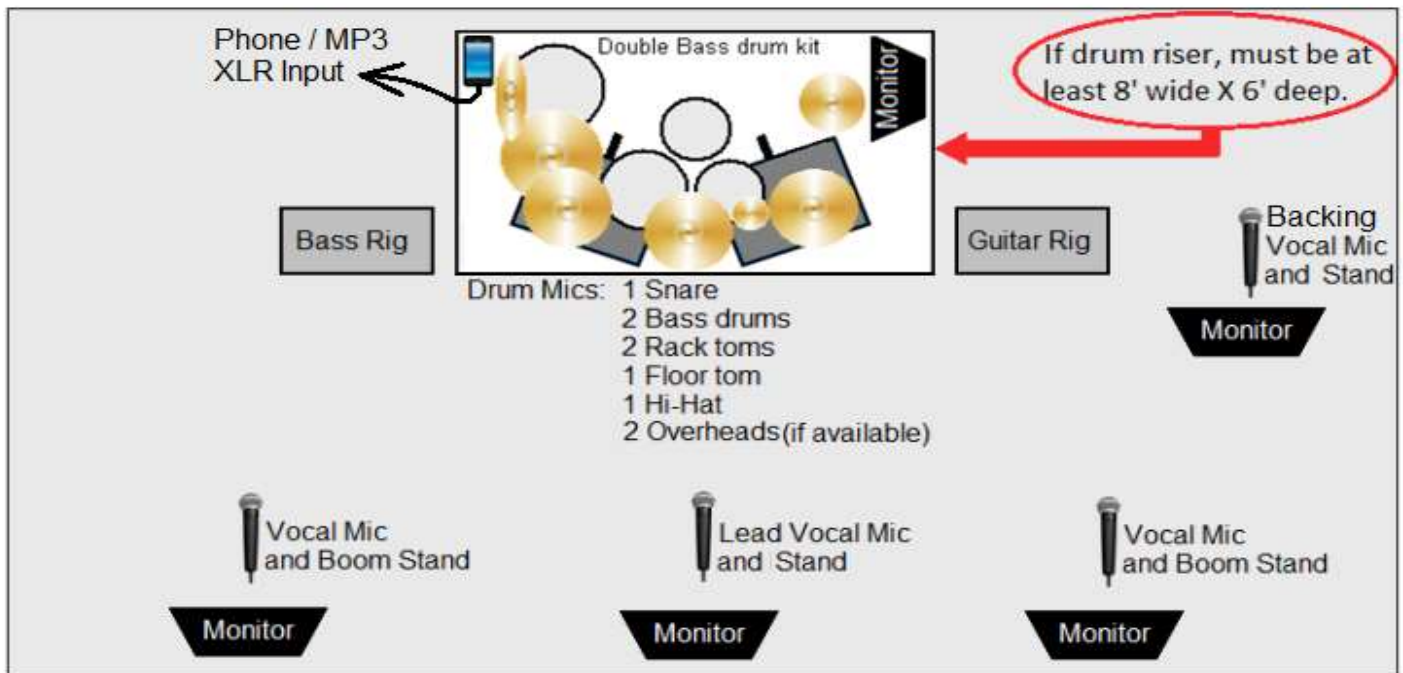

STAGE PLOT & INPUT LIST

Crucial Crue - Tribute to Motley Crue

Questions? 330-704-5337 (Rich) 330-802-2983 (Matt)

STAGE PLOT:

Logo banner on dowel rod with eye bolts on each end; approx 8 feet wide.

INPUT LIST:

- 1 Guitar Mic
- 1 Bass Mic
- 4 Vocal Mics
- 1 XLR input for Phone / MP3 player near drums (stage right)
- 9 Drum Mics
 - 1 Snare, 2 Bass, 2 Rack Toms, 1 Floor Tom, 1 Hi-Hat, 2 Overheads (if available)